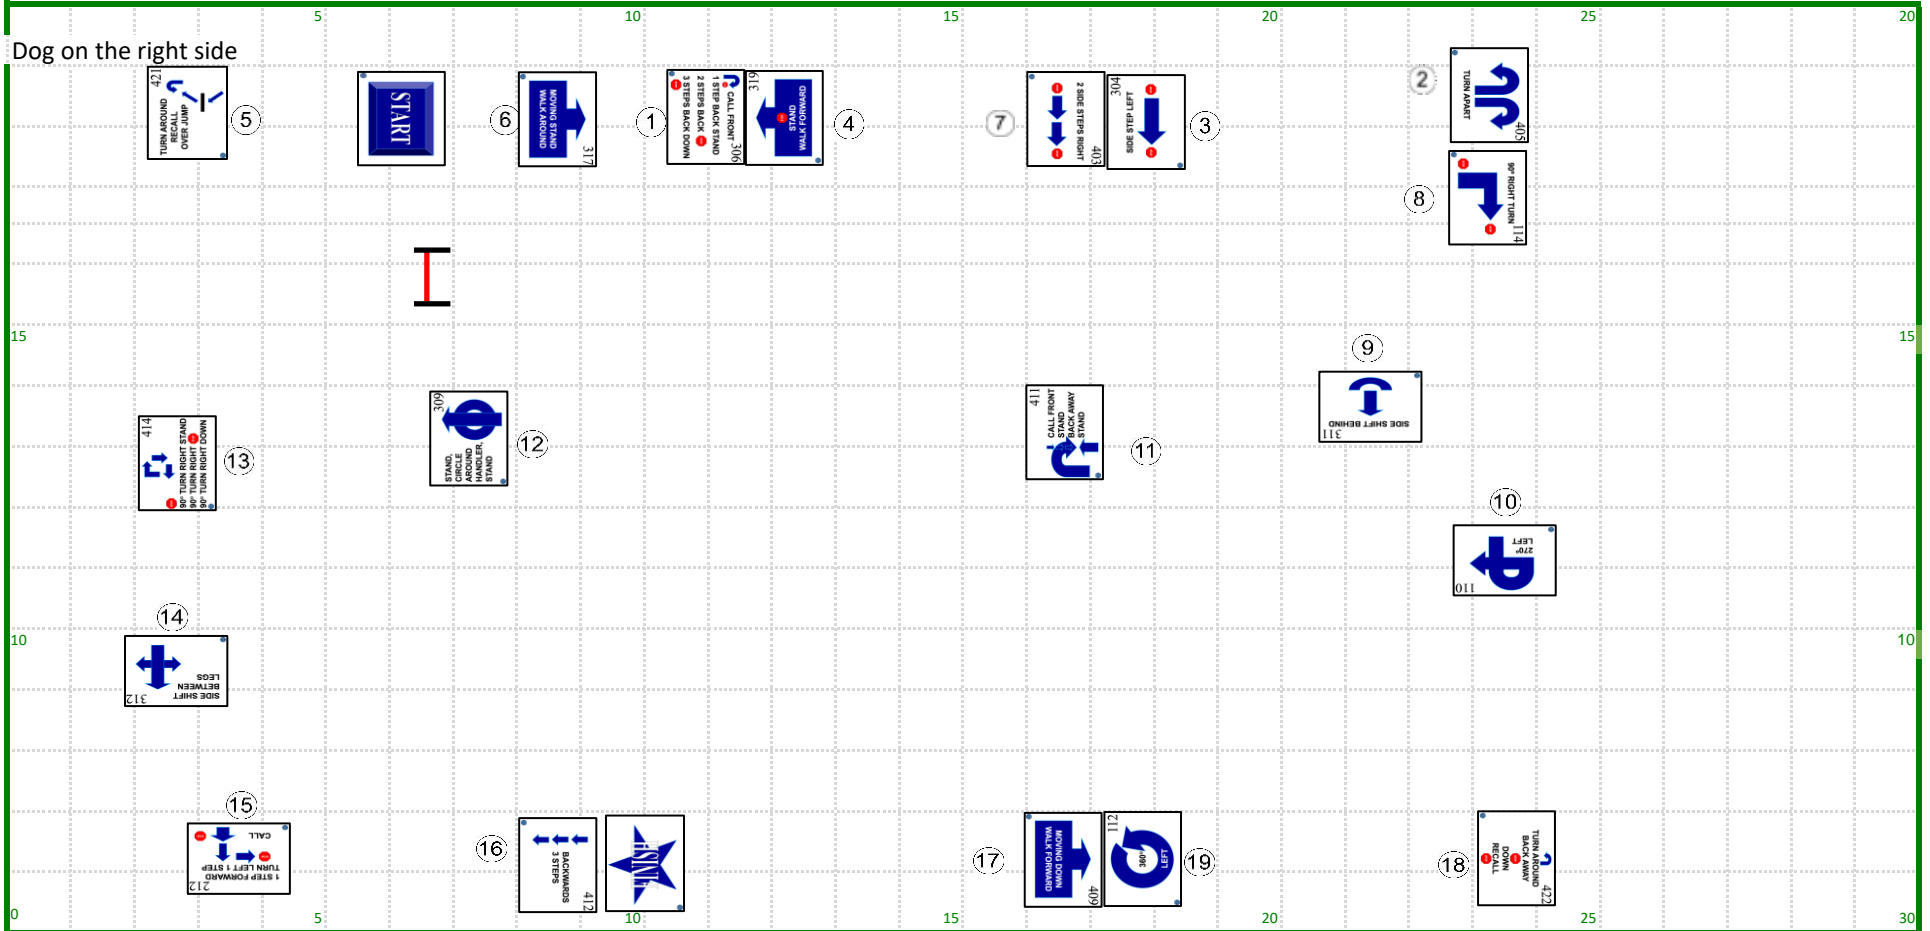

FCI-RO

Sirius Rally FCI 1. quarter 2025

Dog on the right side

Stat. Nr Sign

- 1 306 Call Front Stop, 1 St Back Stand, 2 St Back Stop, 3 St Back Down (A)
- 2 405 Turn Apart (B)
- 3 304 Stop, Side Step Left, Stop (B)
- 4 319 Stop, Stand, Walk Forward (A)
- 5 421 Turn Around, Recall Over Jump With Directions (B)
- 6 317 Moving Stand, Walk Around (A)
- 7 403 Stop, 2 Side Steps Right, Stop (B)

- 8 114 Stop, 90° Right Turn, Stop (B)
- 9 311 Side Shift Behind (A)
- 10 110 270° Left (B)
- 11 411 Call Front Stand, Back Away, Stand, Walk Forward, Recall (A)
- 12 309 Stand, Circle Around Handler, Stand (A)
- 13 414 Stop, 90° Right Stand, 90° Right Stop, 90° Right Down (B)
- 14 312 Side Shift Between Legs (A)

- 15 212 Stop, 1 Step Forward, 90° Left Turn 1 Step, Call, Stop (B)
- 16 412 3 Steps Backwards (A)
- 17 409 Moving Down, Walk Forward (A)
- 18 422 Turn Around, Back Away, Sit, Down, Recall (B)
- 19 112 360° Left (A)
- 20 423 Turn Around, Back Away, Sit, Down, Recall (B)