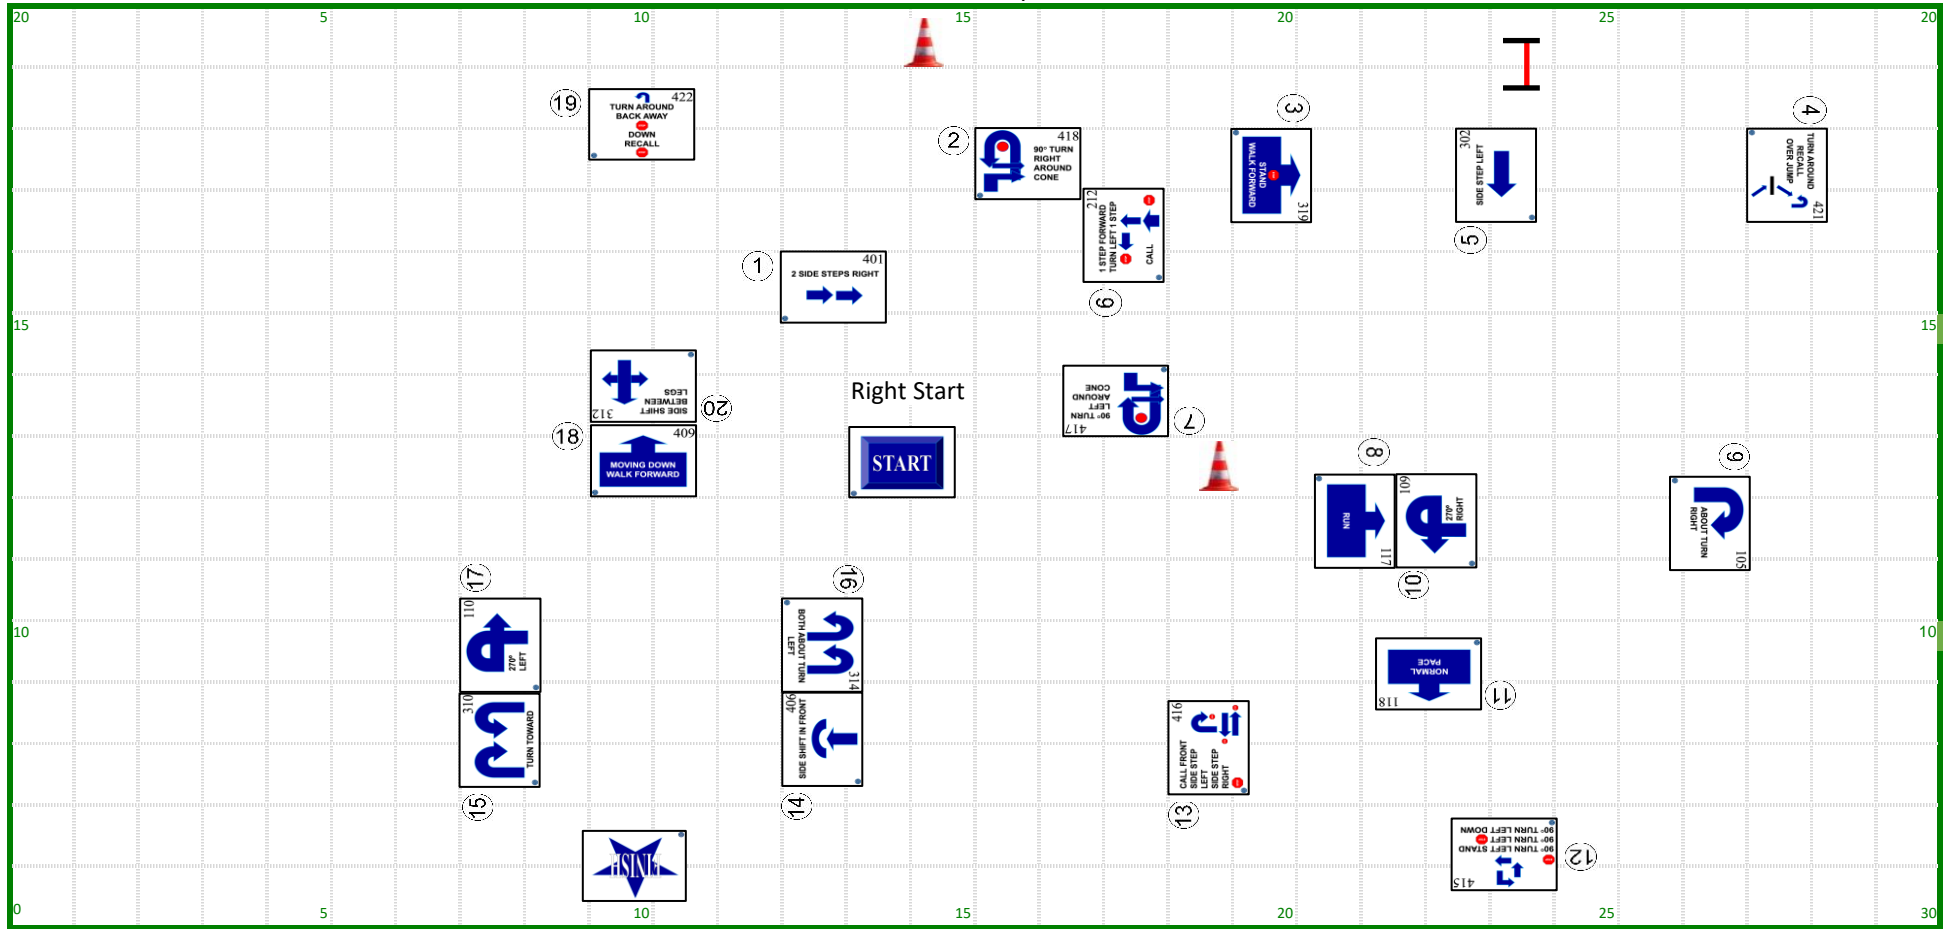

FCI-RO

Sirius Rally FCI bane 3.kvartal 2024

Design: Brian Binnerup

Stat. Nr Sign

1	401	2 Side Steps Right (B)	8	117	Run (A)	15	310	Turn Toward (B)
2	418	90° Right Turn Around Cone (A)	9	105	About Turn Right (B)	16	314	Both About Turn Left (B)
3	319	Stop, Stand, Walk Forward (A)	10	109	270° Right (B)	17	110	270° Left (B)
4	421	Turn Around, Recall Over Jump With Directions (B)	11	118	Normal Pace (A)	18	409	Moving Down, Walk Forward (A)
5	302	Side Step Left (B)	12	415	Stop, 90° Left Stand, 90° Left Stop, 90° Left Down (B)	19	422	Turn Around, Back Away, Sit, Down, Recall (B)
6	212	Stop, 1 Step Forward, 90° Left Turn 1 Step, Call, Stop (B)	13	416	Call Front Stop, Side Step Left Stop, Side Step Right Stop (A)	20	312	Side Shift Between Legs (A)
7	417	90° Left Turn Around Cone (A)	14	406	Side Shift In Front (A)			