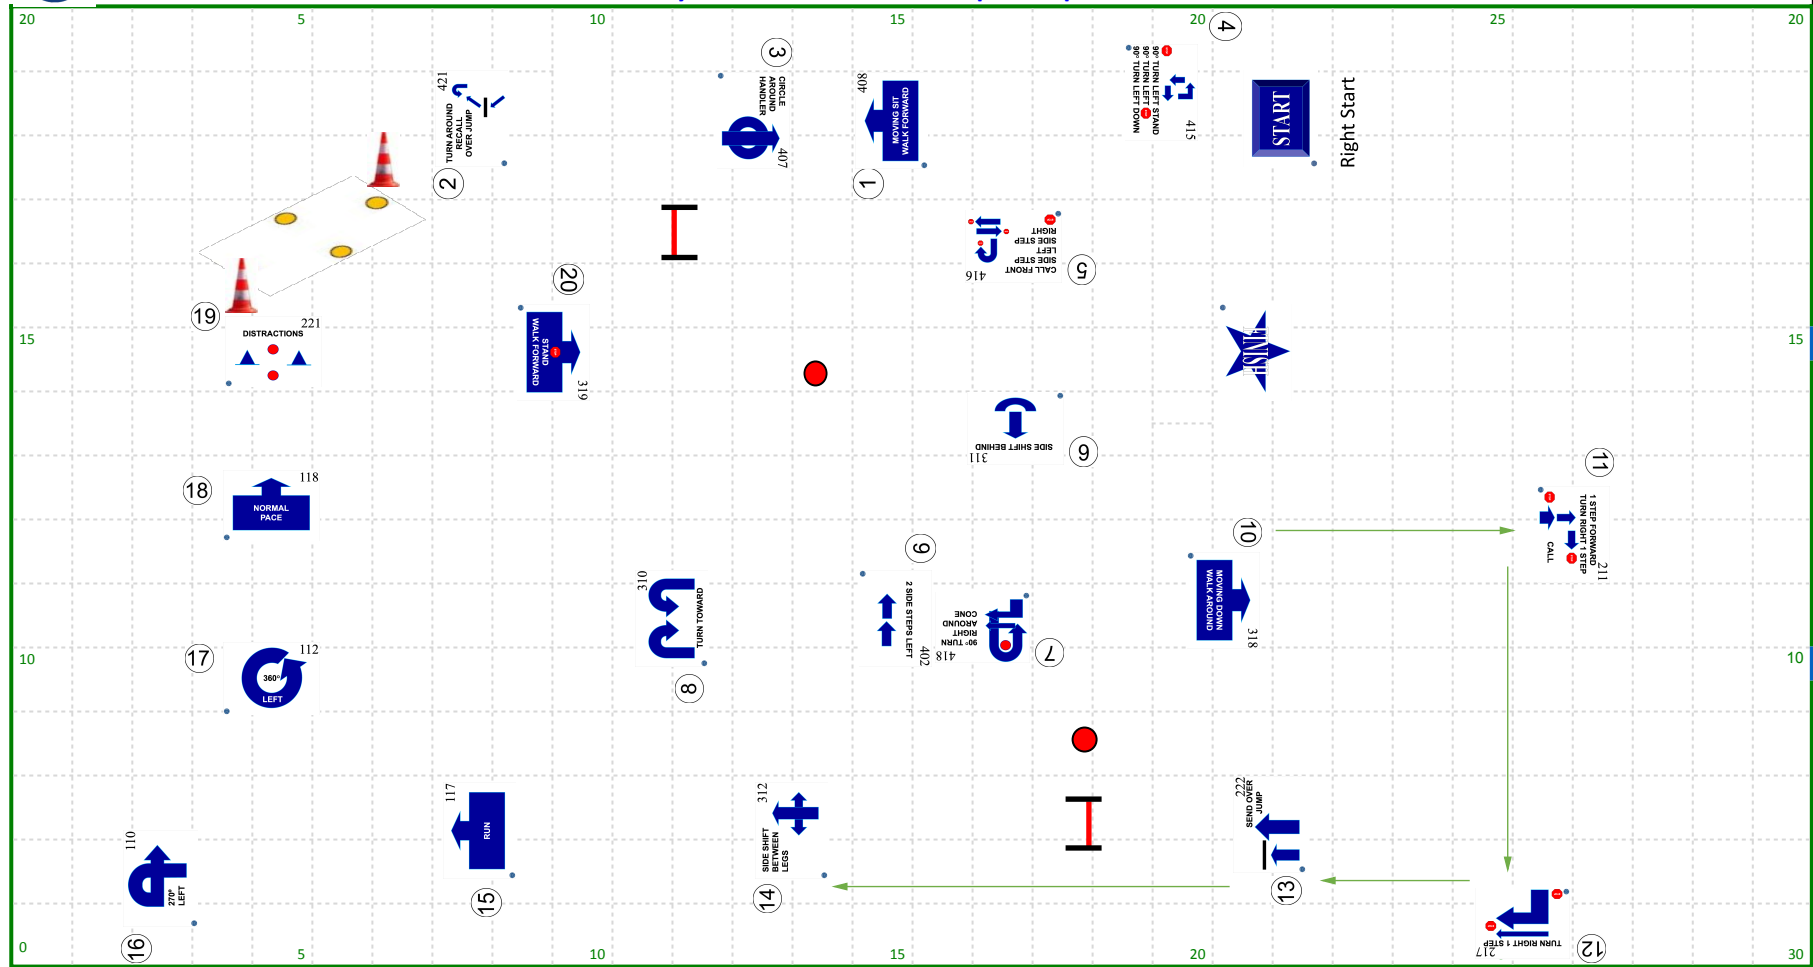

FCI-RO

Rally Obedience World Championship

28-29.09.24

Judge: Brian Binnerup

Stat. Nr Sign

1 408 Moving Sit, Walk Forward (A)

2 421 Turn Around, Recall Over Jump With Directions (B)

3 407 Circle Around Handler (A)

4 415 Stop, 90° Left Stand, 90° Left Stop, 90° Left Down (B)

5 416 Call Front Stop, Side Step Left Stop, Side Step Right Stop (A)

6 311 Side Shift Behind (A)

7 418 90° Right Turn Around Cone (A)

8 310 Turn Toward (B)

9 402 2 Side Steps Left (B)

10 318 Moving Down, Walk Around (A)

11 211 Stop, 1 Step Forward, 90° Right Turn 1 Step, Call, Stop (B)

12 217 Stop, 90° Right Turn 1 Step, Stop (B)

13 222 Send Over Jump (D)

14 312 Side Shift Between Legs (A)

15 117 Run (A)

16 110 270° Left (B)

17 112 360° Left (A)

18 118 Normal Pace (A)

19 221 Distractions (B)

20 319 Stop, Stand, Walk Forward (A)