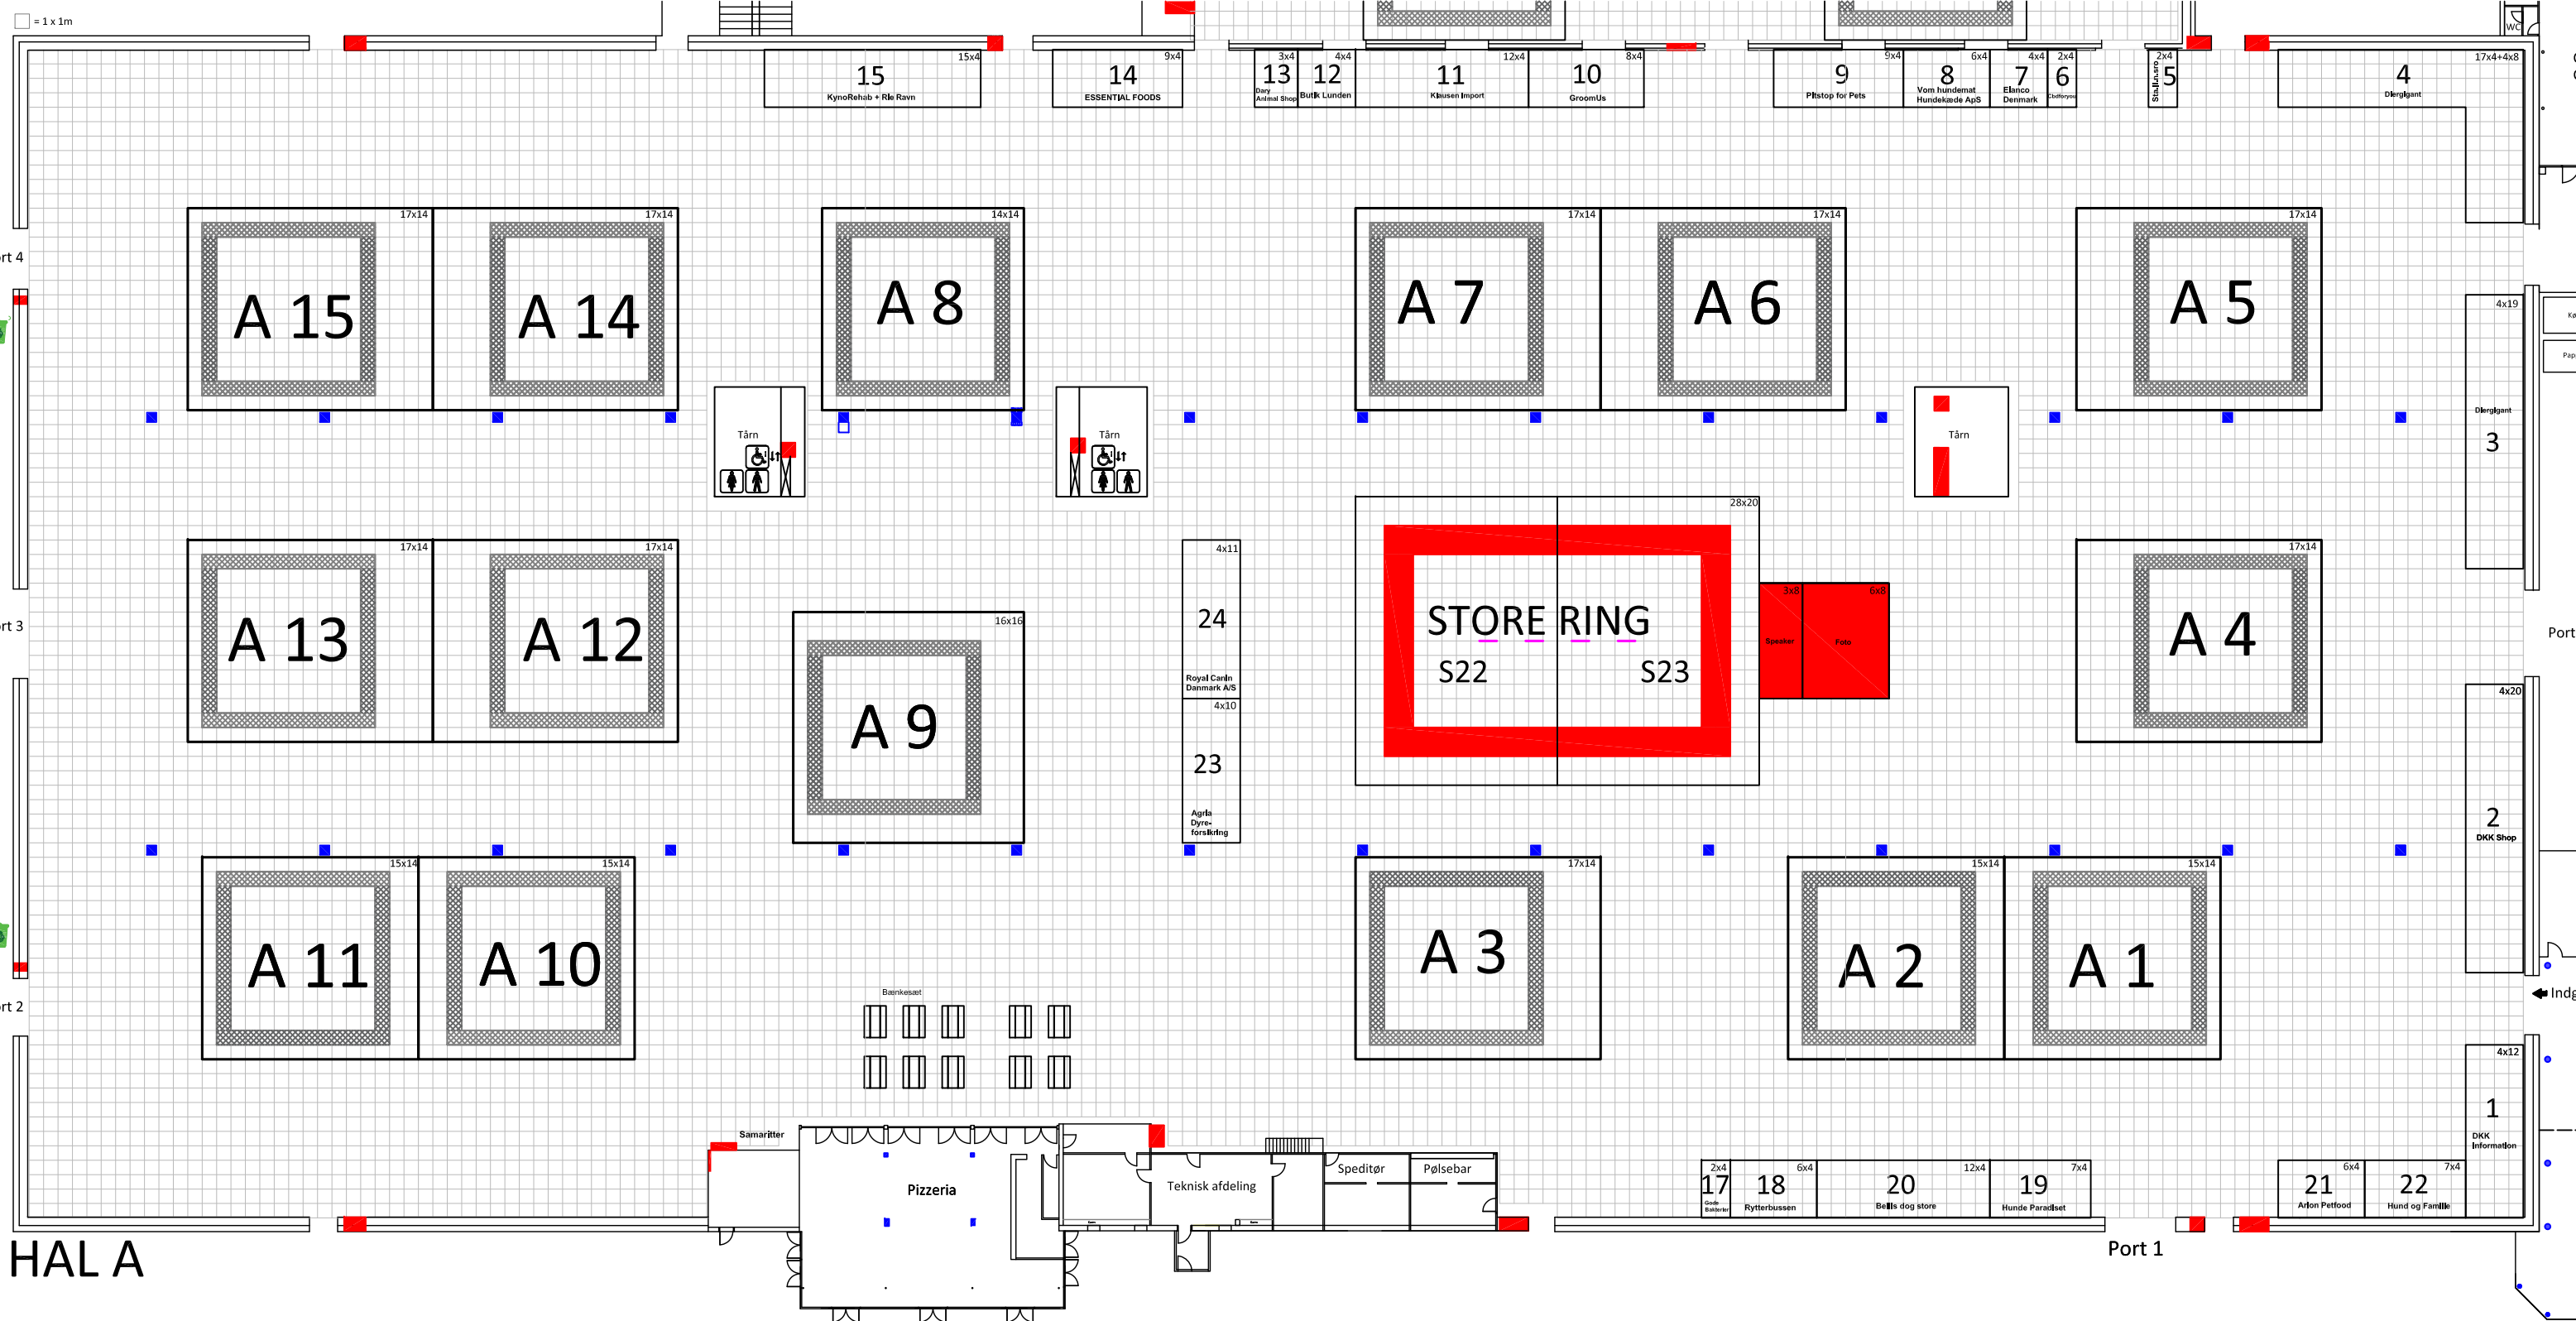

= 1 x 1m

HAL A

Port 1

Carls Corr

Kale conta
Papperier

Port 8

2
DKK Shop

Indgang

1
DKK Information